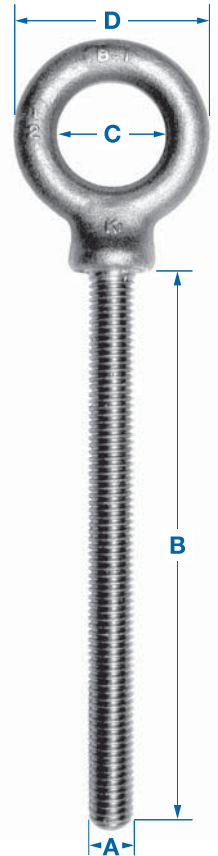

Eyebolts - 304 Stainless - Long Shank Shoulder Pattern

Drop Forged Stainless Steel, Passivated & Electropolished
 ASTM A193-B8
 Fully Threaded: UNC-2A

Stock No.	A Shank Dia. & Thread UNC-2A	B Shank Length	C Eye I.D.	D Eye O.D.	Weight Lbs.	(Combination Pricing on 304 Stainless - Long Shank Eyebolts)				
						Price Per Piece				
						1-10	11-99	100-499	500-999	1000+
K2021-1 1/2-SS	1/4-20	1 1/2	3/4	1 3/16	0.07					
K2021-2-SS	1/4-20	2	3/4	1 3/16	0.07					
K2021-3-SS	1/4-20	3	3/4	1 3/16	0.08					
K2021-4-SS	1/4-20	4	3/4	1 3/16	0.09					
K2022-1 1/2-SS	5/16-18	1 1/2	7/8	1 7/16	0.12					
K2022-2-SS	5/16-18	2	7/8	1 7/16	0.13					
K2022-3-SS	5/16-18	3	7/8	1 7/16	0.14					
K2022-4-SS	5/16-18	4	7/8	1 7/16	0.16					
K2023-2 1/2-SS	3/8-16	2 1/2	1	1 21/32	0.22					
K2023-3-SS	3/8-16	3	1	1 21/32	0.23					
K2023-4-SS	3/8-16	4	1	1 21/32	0.25					
K2025-2 1/2-SS	1/2-13	2 1/2	1 3/16	2 1/16	0.45					
K2025-3-SS	1/2-13	3	1 3/16	2 1/16	0.47					
K2025-3 1/4-SS	1/2-13	3 1/4	1 3/16	2 1/16	0.48					
K2025-4-SS	1/2-13	4	1 3/16	2 1/16	0.50					
K2027-2 1/2-SS	5/8-11	2 1/2	1 3/8	2 1/2	0.77					
K2027-3-SS	5/8-11	3	1 3/8	2 1/2	0.80					
K2027-4-SS	5/8-11	4	1 3/8	2 1/2	0.86					
K2028-2 1/2-SS	3/4-10	2 1/2	1 1/2	2 13/16	1.08					
K2028-3-SS	3/4-10	3	1 1/2	2 13/16	1.12					
K2028-4-SS	3/4-10	4	1 1/2	2 13/16	1.23					

Blanks in stock (Not passivated or electropolished). Inquire for price.

304 Stainless Long Shank Eyebolts

Eyebolts - 304 Stainless - Long Shank Plain Pattern

Drop Forged Stainless Steel, Passivated & Electropolished
 ASTM A193-B8
 Fully Threaded: UNC-2A

Stock No.	A Shank Dia. & Thread UNC-2A	B Shank Length	C Eye I.D.	D Eye O.D.	Weight Lbs.	(Combination Pricing on 304 Stainless - Long Shank Eyebolts)				
						Price Per Piece				
						1-10	11-99	100-499	500-999	1000+
K2003-3-SS	3/8-16	3	1	1 21/32	0.20					
K2003-6-SS	3/8-16	6	1	1 21/32	0.28					
K2005-3-SS	1/2-13	3	1 3/16	2 1/16	0.42					
K2005-6-SS	1/2-13	6	1 3/16	2 1/16	0.52					