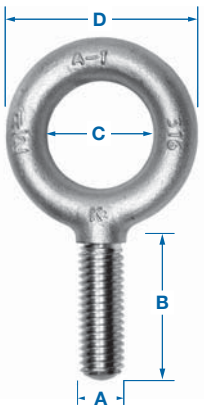

Eyebolts - 316 Stainless Shoulder Pattern

Drop Forged Stainless Steel, Passivated & Electropolished
 ASTM A193-B8M
 Fully Threaded: UNC-2A

Stock No.	A Shank Dia. & Thread UNC-2A	B Shank Length	C Eye I.D.	D Eye O.D.	Weight Lbs.	(Combination Pricing on 316 Stainless Eyebolts)				
						Price Per Piece				
						1-10	11-99	100-499	500-999	1000+
K2021-316SS	1/4-20	1	3/4	1 3/16	0.06					
K2022-316SS	5/16-18	1 1/8	7/8	1 7/16	0.11					
K2023-316SS	3/8-16	1 1/4	1	1 21/32	0.20					
K2025-316SS	1/2-13	1 1/2	1 3/16	2 1/16	0.42					
K2027-316SS	5/8-11	1 3/4	1 3/8	2 1/2	0.70					
K2028-316SS	3/4-10	2	1 1/2	2 13/16	1.08					
K2029-316SS	7/8-9	2 1/4	1 11/16	3 1/4	1.70					
K2030-316SS	1-8	2 1/2	1 13/16	3 9/16	2.46					
K2032-316SS	1 1/4-7	3	2 3/16	4 7/16	4.87					

Blanks in stock (Not passivated or electropolished). Inquire for price.

Eyebolts - 316 Stainless Plain Pattern

Drop Forged Stainless Steel, Passivated & Electropolished
 ASTM A193-B8M
 Fully Threaded: UNC-2A

Stock No.	A Shank Dia. & Thread UNC-2A	B Shank Length	C Eye I.D.	D Eye O.D.	Weight Lbs.	(Combination Pricing on 316 Stainless Eyebolts)				
						Price Per Piece				
						1-10	11-99	100-499	500-999	1000+
K2002-316SS	5/16-18	1 1/8	7/8	1 7/16	0.10					
K2003-316SS	3/8-16	1 1/4	1	1 21/32	0.15					
K2005-316SS	1/2-13	1 1/2	1 3/16	2 1/16	0.42					